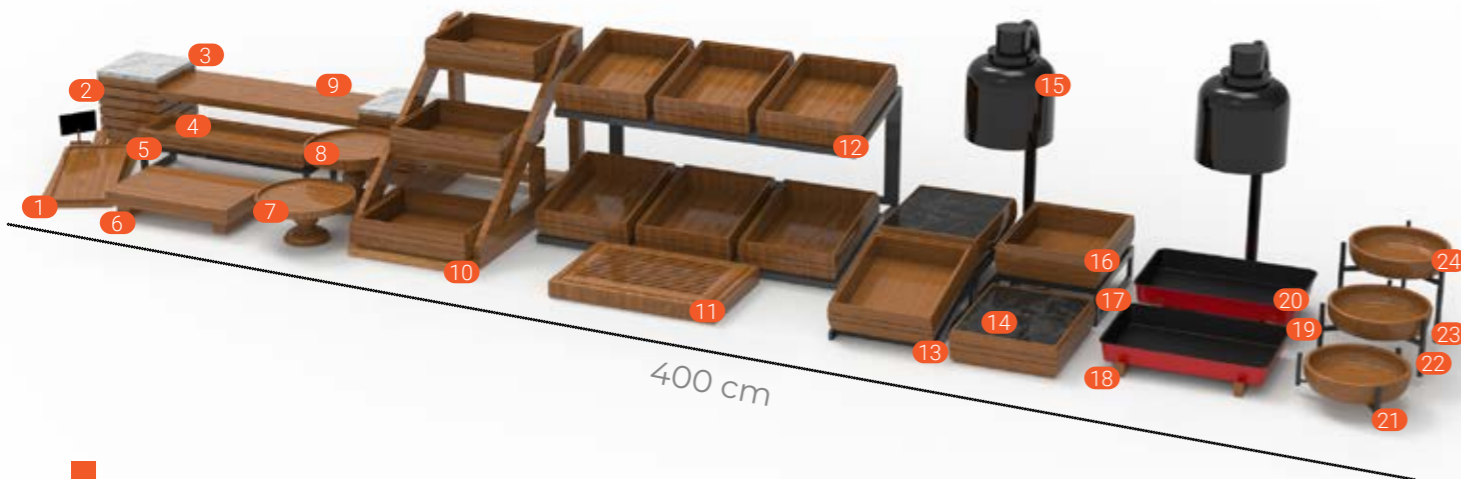

Color Code
● Cherry — **WN13963**

Packer Square Bowl Stand

Dimensions **W 25 × L 49 × H 63 cm**

Color Code
● Cherry — **WN11393**

Packer Square Conical Bowl Large

Dimensions **W 25 × L 25 × H 11 cm**

MASTERWARE 4.0

MASTER DETAILS

1 - Tilted Oven Shovel Stand — WN16841	13 - Ares Tilted Riser Black Short 1/2 — SL12693
2 - Nova20 Classic Box — WN11844	14 - Wayne 1/2 Basalt Plate — BT12350
3 - Algodon White Marble Square — ME17232	15 - Infrared Heater Lamp — SS16743
4 - Ares Crate Short Walnut 2/4 — WN12181	16 - Ares Crate Walnut 1/2 — WN12061
5 - Ares Riser Black Short 2/4 — SL12673	17 - Ares Riser Black Short 1/2 — SL12703
6 - Quinn Riser Rectangular — WN16891	18 - Cast Iron Riser Short — WN16831
7 - Morgana Cake Stand Small — WN11201	19 - Cast Iron Riser — WN16841
8 - Morgana Cake Stand Large — WN11211	20 - Cast Rectangular Serving Tray — CI17190
9 - Nova Link Bridge Bracket — WN16963	21 - Medusa Riser no.1 — SL16893
10 - Serender 3 Tier Stand — WN16861	22 - Medusa Riser no.2 — SL16903
11 - Theon Grilled Bread Cutting Board — WN11564	23 - Medusa Riser no.3 — SL16913
12 - Lissandra No6 Two Tier Stand — WN16771	24 - Ruby Bowl XLarge — WN10973