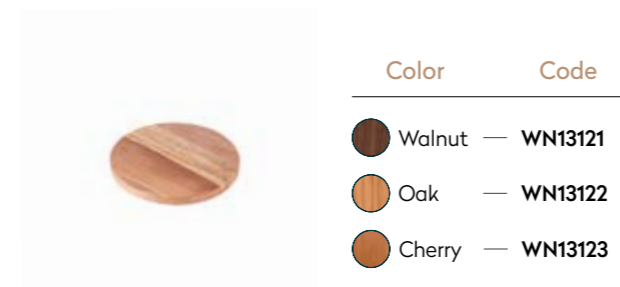

BREAD DISPLAY

Color	Code
Walnut	WN13121
Oak	WN13122
Cherry	WN13123

Victor Flat Adapter

Dimensions W 22 x L 22 x H 2,5 cm