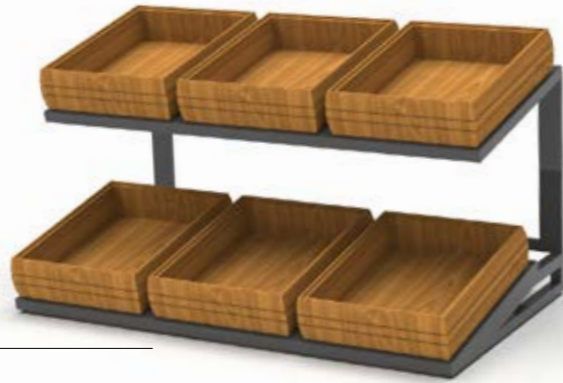

Color	Code
Walnut	WN16781
Oak	WN16782
Cherry	WN16783

Dimensions W 45 x L 50 x H 47 cm

Color	Code
Walnut	WN16861
Oak	WN16862
Cherry	WN16863

Dimensions W 66 x L 40 x H 46 cm

Color	Code
Walnut	WN16811
Oak	WN16812
Cherry	WN16813