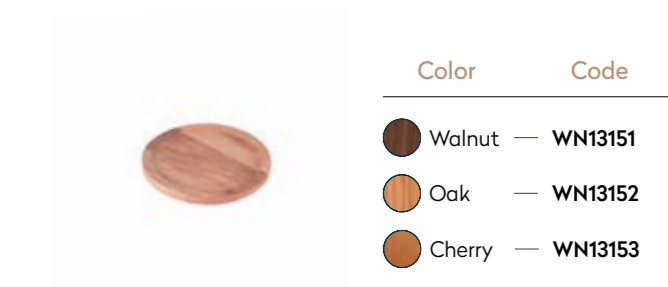

Color	Code
Walnut	WN13151
Oak	WN13152
Cherry	WN13153

Victor Deep Flat Adapter

Dimensions W 22 x L 22 x H 2,5 cm